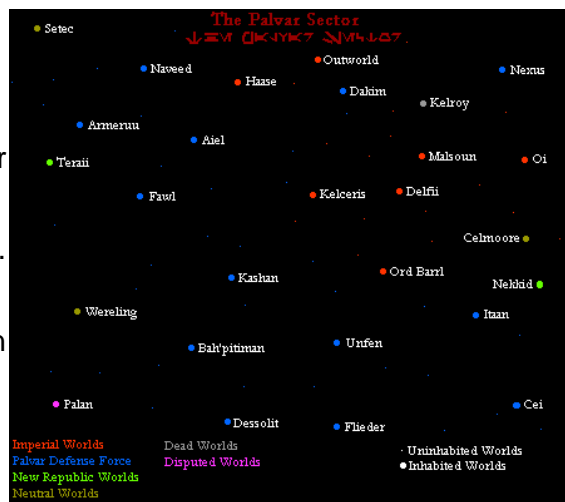

Planets D6 / Dessolit

Dessolit

Dessolit is one of several worlds belonging to the Palvar Defense Force, mainly due to the fact that they have no military forces at all. Unlike its name, Dessolit is actually a lush world with very little variation in climate conditions from season to season.

Much of Dessolit is covered in fungal growth. The mushroom forests that

cover 80% of Dessolit's two continents are famous throughout the sector as prime speeder bike and swoop racing courses. Even in the two main cities of Dessolit City and Asymp (no more than a hundred kilometers apart from each other) are overrun with some sort of fungi ranging from slime molds to shrubby sized mushrooms.

Length of Year: 401 local days
Sapient Species: Humans, various other races
Starport: Standard
Population: 109,995,000 (estimated)
Planet Function: Colony
Government: Ruling Council
Tech Level: Space
Major Exports: Fungi based products
Major Imports: Foodstuffs, mid tech, high tech