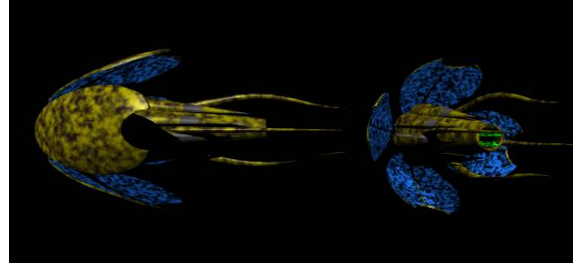

Starships D6 / Vorlon Empire Fighter

Vorlon Fighter

Craft: Vorlon Empire Fighter

Type: Picket cruiser

Scale: Capital (due to power output)

Length: 55 meters

Skill: Capital ship piloting: Vorlon fighter

Crew: 1

Energy Emitter

Fire Arc: Front

Crew: 1

Skill: Capital ship gunnery

Fire Control: 4D

Space Range: 1-30/80/120

Atmosphere Range: 2-60/160/240 km

Damage: 6D

Starfighter Complement: none

The Vorlon Fighter is the most powerful fighter known. It is also amazingly agile, able to out-manuever any other fighter. This ship has a deadly Vorlon

beam, also emitted between the four "arms".