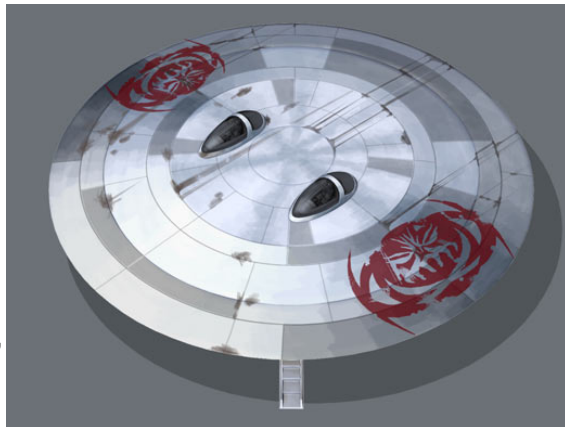

Starships D6 / Haor Chall Engineering

Name: Haor Chall Engineering Flarestar-class attack shuttle
Scale: Starfighter
Length: 22.56 meters
Skill: Space Transports - Flarestar-class
Crew: 1, gunners 2, skeleton 1/+10
Passengers: 10
Crew Skill: Space Transports 5D, Starship Gunnery 4D+2, Starship Shields 4D
Consumables: 6 Months
Cost: 250,000 credits (new), 135,000 credits (used)
Cargo Capacity: 20 Tons
Hyperdrive Multiplier: X2
Hyperdrive Backup: na
Nav Computer: Yes
Space: 5
Atmosphere: 295;850kmh
Maneuverability: 1D
Hull: 3D
Shields: 1D+2
Sensors:
    Passive: 20/0D+2
    Scan: 40/1D+1
    Search: 80/2D
    Focus: 2/2D+2

Weapons:

Laser cannons (2)
    Fire Arc: Front
    Fire Control: 1D
    Space: 1-3/12/25
    Atmosphere Range: 100-300/1.2/2.5km
    Damage: 4D
Torpedo launchers (2)
    Fire Arc: Front
    Crew: 1 each
    Fire Control: 2D