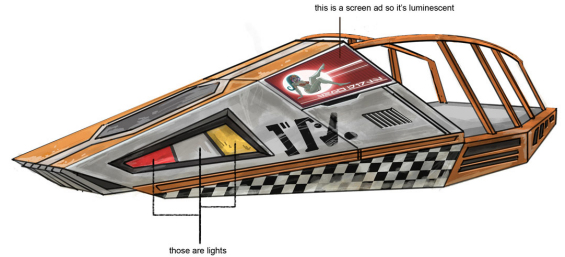

## Vehicles D6 / Coruscant Hover Taxi

Name: Coruscant Hover Taxi  
Type: Air Speeder  
Scale: Speeder  
Length: 3.1m  
Skill: Repulsorlift operation: Air Speeder  
Crew: 0 (Auto Drive Repulsorlift Operation: 3D)  
Passengers: 4  
Cargo Capacity: 150kg  
Cover: 1/2  
Altitude Range: Ground level-1500m  
Cost: 1,800 (used)  
Maneuverability: 1D  
Move: 60; 500kmh  
Body Strength: 3D  
Weapons:

Description: The Coruscant Taxi was a simple public Repulsorlift sled used to travel short distances in Coruscant. When searching for links on Jango Fett in Coruscant, Plo Koon and Ahsoka Tano used a hover taxi to visit bars.