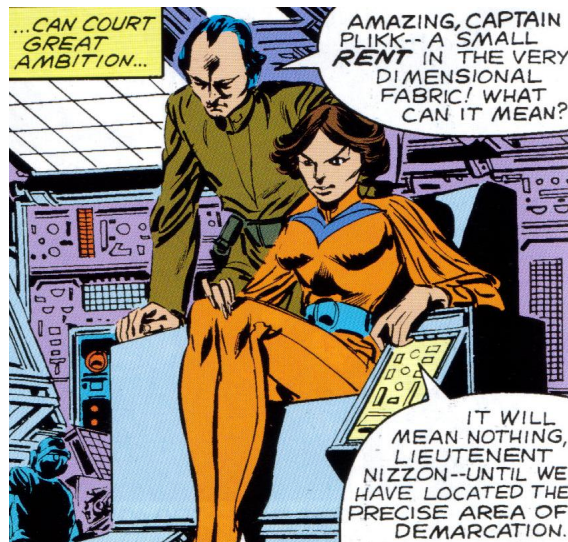

Characters D6 / Captain Plikk

Name: Captain Plikk
Type: Imperial Captain
Species: Human
Gender: Female
Hair color: Brown

DEXTERITY: 2D+2

Blaster: 3D+2

Dodge: 5D

KNOWLEDGE: 3D

Bureaucracy: 4D

Planetary systems: 5D

Tactics: 5D

Willpower: 5D

Intimidation: 5D+1

MECHANICAL: 4D

Communications: 5D+1

Capital Ship Piloting: 5D+2

Capital Ship Shields: 5D

Capital Ship Weapons: 5D

Sensors: 6D

Astrogation: 6D+1

Repulsorlift Operation: 4D+1

Space Transports: 4D+1

Starship Gunnery: 4D+2

PERCEPTION: 3D+1

Bargain: 4D

Command: 4D

Command (Imperial Navy): 6D

Persuasion: 4D+1

STRENGTH: 2D+1

Brawling: 3D+1

TECHNICAL: 4D

First aid: 4D+2

Capital Ship Repair: 5D

Capital Ship Weapon Repair: 6D