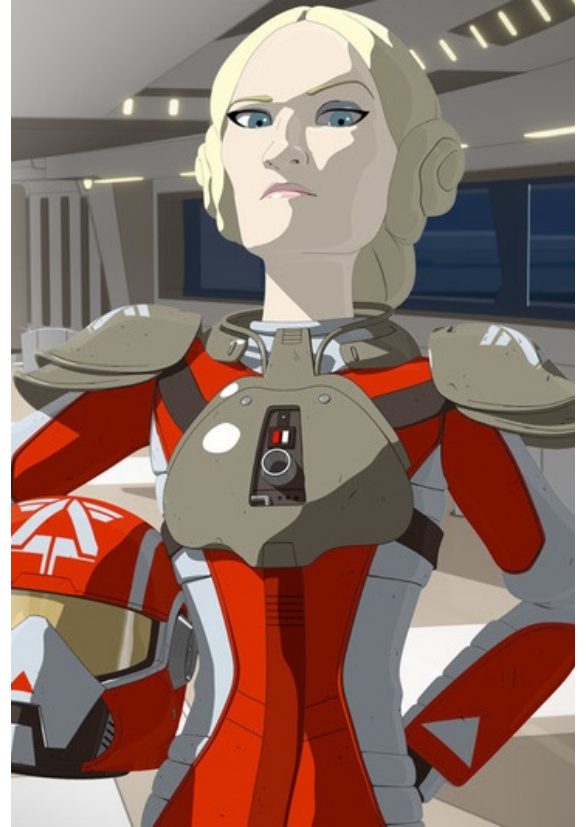

Characters D6 / Freya Fenris

Name: Freya Fenris
Species: Human
Gender: Female
Hair color: Blonde
Eye color: Blue
Skin color: Light
Move: 10

DEXTERITY: 3D

Blasters: 4D+2
Brawling Parry: 4D
Dodge: 5D

PERCEPTION: 3D

Bargain: 4D
Command: 5D+2
Hide: 4D
Investigation: 4D+2
Search: 5D+1
Sneak: 4D

KNOWLEDGE: 3D

Planetary Systems: 4D+2
Streetwise: 3D+2
Tactics: 5D+1

STRENGTH: 2D+2

Brawling: 3D+2
Climbing/Jumping: 4D+2

MECHANICAL: 4D

Astrogation: 5D
Communications: 4D+1
Repulsorlift Operation: 5D
Sensors: 4D
Space Transports: 5D