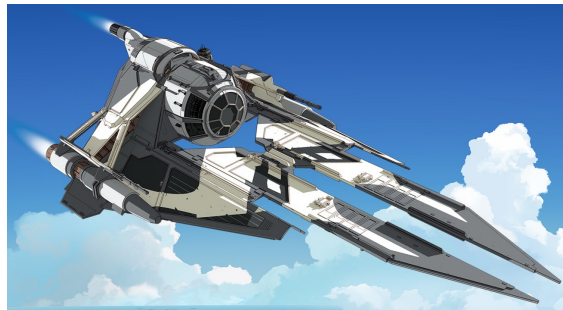

Starships D6 / Black Ace

Name: Black Ace
Type: Modified TIE/In space superiority starfighter
Scale: Starfighter
Length: 13.2 meters
Skill: Starfighter Piloting - Tie
Crew: 1
Consumables: 2 Days
Cargo Capacity: 75 Kg
Hyperdrive Multiplier: x1
Hyperdrive Backup: No
Nav Computer: Stores up to 5 Jumps
Space: 11
Atmosphere: 455; 1350kmh
Maneuverability: 3D+1
Hull: 2D
Sensors:
 Passive: 30/1D
 Scan: 50/2D
 Search: 70/3D
 Focus: 4/3D+2

Weapons:
 Twin L-s9.3 laser cannons (Firelinked)
 Fire Arc: Front
 Fire Control: 3D
 Space: 1-3/12/25
 Atmosphere Range: 100-300/1.2/2.5km
 Damage: 5D

Description: The Black Ace was a modified TIE/In space superiority starfighter piloted by Griff Halloran. Halloran used it both as a racer and in the defense of the Colossus. The ship was lost for a short time during the Platform Classic, but was later recovered and used later in the attack of Bibo's mother.