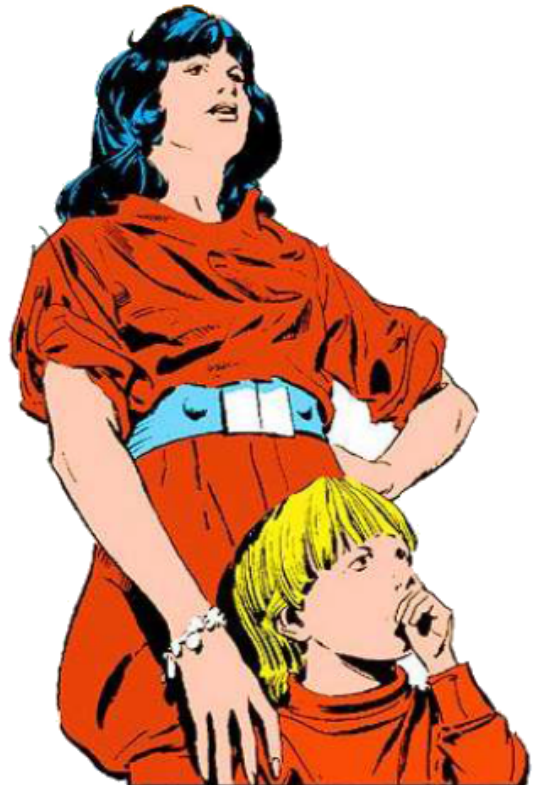

Characters D6 / Lillindri Nanimei Filda

Name: Lillindri Nanimei Filda Vandelhelm XXXII

Species: Human

Gender: Female

Skin Color: Fair

Hair Color: Dark

Move: 10

DEXTERITY: 3D

Blaster: 3D+2

Blaster; Sporting Blaster: 4D+2

Dodge: 5D

Brawling Parry 3D+2

PERCEPTION: 4D

Bargain: 5D+2

Command: 6D

Con: 4D+1

Hide: 4D+1

Persuasion: 5D+2

Sneak: 5D+1

Value: 5D

KNOWLEDGE: 3D+2

Bureaucracy: 5D

Business: 6D+1

Languages: 5D+2

Planetary Systems: 5D+1

STRENGTH: 2D

MECHANICAL: 2D

Repulsorlift Operation: 4D+1

TECHNICAL: 3D+2

Computer Programming/Repair: 4D+1

Security: 4D+1