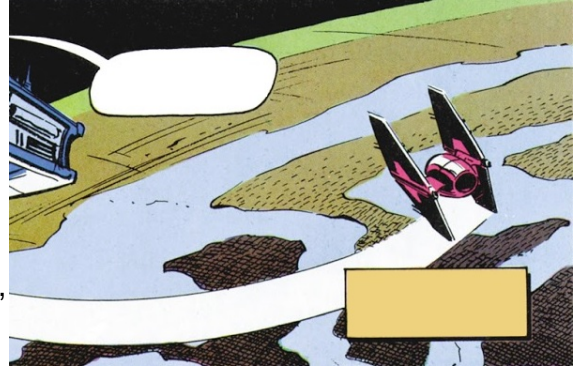

Planets D6 / The Keepers World

Name: The Keeper's World
Region: Outer Rim Territories
Sector: Sprizen sector
System: Keeper's World system
Grid coordinates: O-5
Primary terrain: Forests, Jungle, Mountains, Plains,
Underground caverns
Surface water: Rivers/Coastline
Points of interest: Keeper's Temple
Fauna: Unidentified creature
Native species: Keeper's makers
Population: None (modern)

Description: Keeper's World, located in the Outer Rim Territories, was the homeworld of The Keeper. It used to be inhabited by the Keeper's makers until they fled the planet during an ancient war.

In 0 ABY the Keeper's world had varied, primarily temperate terrain including forests, jungles, plains, and mountains. There was also an extensive network of underground caves connected to the Keeper's Temple. Because the planet was being restored by the Keeper, its environment was subject to sudden radical change. At the Keeper's will the planet could erupt with groundquakes and geysers of lava. These seemingly catastrophic events could be temporary, ending with little sign they had ever transpired.

Save for the Keeper and her creations, Earth, Fire, Rain, and Wind, there was no sentient life on the planet. However, there were monstrous creatures roaming the surface. The juveniles of this species were about three times the size of a human, while an adult was significantly larger.

According to the Keeper, in the distant past there was a war that "raged from rim to rim of the entire galaxy". The inhabitants of Keeper's World were non-violent, and found they could not withstand the war. As their homeworld was ravaged by the violence, they fled their planet. They left the Keeper behind, a powerful computer with control over the entire planet, down to its very core. She was tasked with restoring the planet for its original inhabitants in preparation for their return. Realizing that interference from alien species would disrupt her work, the Keeper deliberately made the planet appear to be hostile and populated it with fearsome creatures.

In 0 ABY a group of Rebels led by Princess Leia Organa and Luke Skywalker crashed on the planet, pursued by an Imperial commander and a contingent of Stormtroopers. The Rebels discovered the