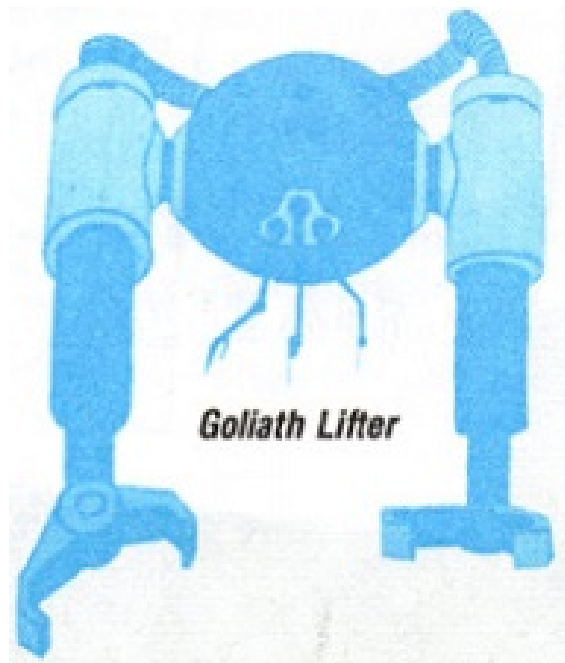

Droids D6 / Goliath Lifter Labor Droid

Type: Goliath Lifter Labor Droid

Dexterity: 1D

Knowledge: 1D

Mechanical: 1D

Perception: 1D

Strength: 5D

Lifting 8D

Technical: 1D

Equipped with:

One visual and one auditory sensor - human range

Basic vocabulator

2x Heavy Lifting arms (+2D to Lifting)

Repulsorlift generator

Move: 8

Size: 2 meters tall

Cost: 5,200

Description: The Goliath Lifter was a model of hovering labor droid. It consisted of a central sphere with large, clawed arms, as well as smaller appendages for more precise work. These droids could be found in the hangar of Sise Fromm's stronghold on Annoo.