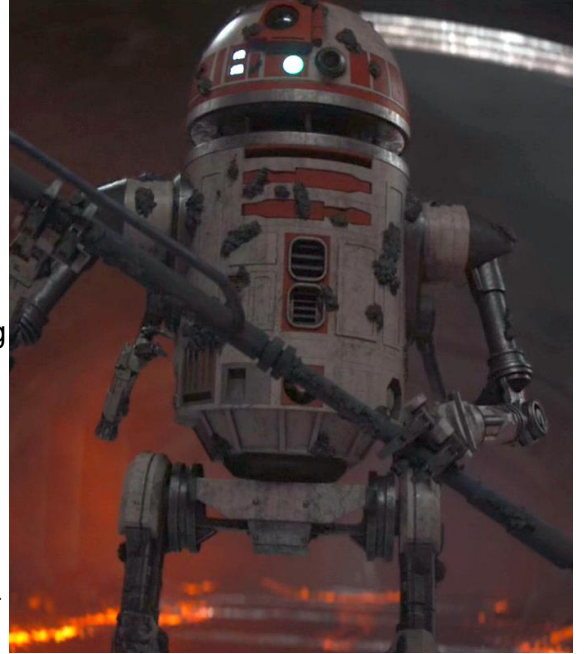

## Droids D6 / Ferry Droid (Modified R2 A

Name: Ferry Droid

Type: Modified Industrial Automaton R2 Astromech Droid

DEXTERITY 1D

KNOWLEDGE 1D

MECHANICAL 2D

Astrogation 5D, Space Transports 3D, Starfighter Piloting

Video display screen

Holographic projector/recorder

Fire extinguisher

Acoustic signaller

Small (20cm. by 8 cm.) internal "cargo" area

Some additional tools and equipment

Move: 10

Size: 2 metres

Description: A ferry droid operated a ferry along a lava river on the planet Nevarro. The droid had the appearance of an R2 series astromech droid, though had been modified to have legs and two sets of arms, which he used to row the ferry down the river. When the Mandalorian, Cara Dune, Greef Karga, and IG-11 were attempting to escape forces of Moff Gideon's Imperial remnant with the Child, they boarded the droid's ferry, and the droid began to take them downriver. However, the Mandalorian noticed a number of stormtroopers waiting for them at the end of the tunnel, and Dune urged the droid to stop the