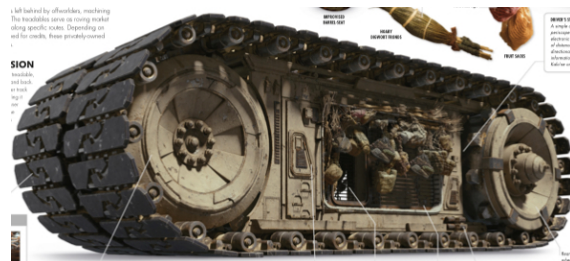

## Vehicles D6 / Pasaana Kitha-Garra-du

Name: Pasaana Kitha-Garra-du DN-25 Treadable

Scale: Walker

Length: 14.45 meters

Height/depth: 4.54 meters

Skill: Ground Vehicle Operation; Treadable

Crew: 1

Passengers: 5

Cargo Capacity: 5 Tonnes

Cover: Full

Maneuverability: 0D

Move: 13, 40 kmh

Altitude Range: Ground

Body Strength: 3D

Weapons:

Description: The DN-25 treadable was a model of treadable developed by Pasaana Kitha-Garra-du on the planet Pasaana. Kalo'ne drove a DN-25 treadable across Pasaana's desert terrain during the Festival of the Ancestors in 35 ABY.