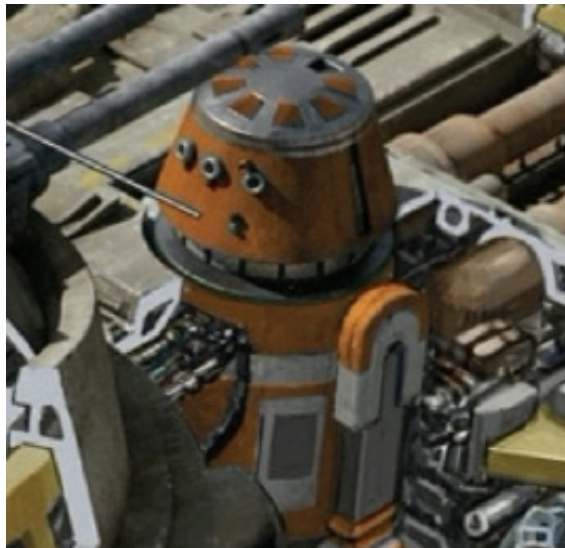

Characters D6 / L4E-R5 (R5 Astromech

Name:L4E-R5

Class: Astromech droid

Plating color: Yellow

Type: Industrial Automaton R5 Astromech Droid

DEXTERITY 1D

Dodge 3D

KNOWLEDGE 1D

MECHANICAL 1D

Astrogation 4D, Starfighter Piloting: 3D

PERCEPTION 1D

STRENGTH 1D

TECHNICAL 2D

Computer Programming/Repair4D, Space Transports Repair 4D, Starfighter Repair 5D

Equipped With:

Three wheeled legs (one retractable)

Retractable heavy grasper arm (lifting skill at 2D)

Retractable fine work grasper arm

Small electric welder (1D to 5D damage, 0.3 metre range)

Small circular saw (4D damage, 0.3 metre range)

Holographic projector/recorder

Fire extinguisher

Acoustic signaller

Move: 5

Description: L4E-R5 was an R5 series astromech droid who served in the Resistance. L4E-R5 acted as the astromech droid of Lega Fossang, placed inside the astromech socket of her BTA-NR2 Y-wing starfighter.