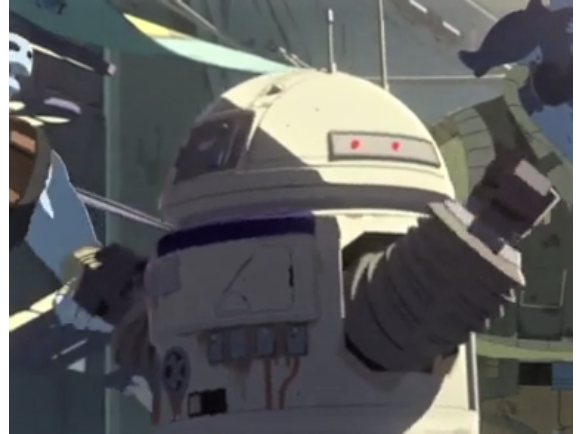

## Characters D6 / LE-12 (Repair Droid)

Name: LE-12

Product line: LE-series droid

Plating color: Grey

DEXTERITY 1D

KNOWLEDGE 1D

MECHANICAL 1D

PERCEPTION 1D

STRENGTH 1D

TECHNICAL 2D

Computer Programming/Repair 4D, Starfighter Repair 4D, Space Transports Repair 4D, Capital Ship Repair: 4D, Repulsorlift Repair 4D

Equipped With:

Two Springy Legs

360 Degree Rotating Head

Retractable heavy grasper arm (lifting skill at 2D)

Retractable fine work grasper arm

Retractable Small electric arc welder (1D to 4D damage, 0.3 metre range)

Retractable Small circular saw (4D damage, 0.3 metre range)

Retractable Small Welding Torch (3D damage, 0.3 metre range)

Retractable Fire extinguisher

Acoustic signaller

Small (20cm. by 8 cm.) internal "cargo" area

Some additional tools and equipment

Move: 5

Description: LE-12 was an older-model LE-series droid who resided on the Colossus. It moved on two springy legs, and regularly performed tasks for mechanics and salvagers who resided on the platform. It was aided in these tasks by its two clamps and a head capable of rotating 360 degrees.