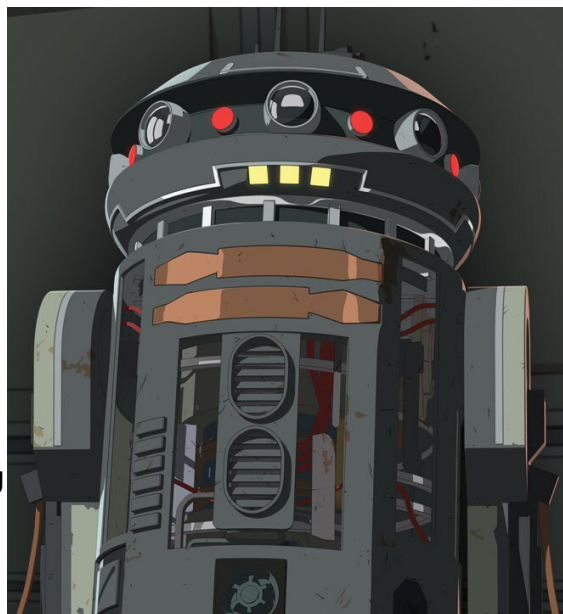

Characters D6 / R5-G9 (Astromech droid)

Name: R5-G9

Class: Astromech droid

Sensor color: Black

Plating color: Black

DEXTERITY 1D

Dodge 4D

KNOWLEDGE 1D

Human Range Optical and Audio Sensors

Telescopic and Microscopic Optical Sensors

Audio Discrimination and Extended Range Audio Sensors

Small electric arc welder (1D to 5D damage, 0.3 metre range)

Small circular saw (4D damage, 0.3 metre range)

Holographic projector/recorder

Acoustic signaller

Small (20cm. by 8 cm.) internal "cargo" area

Some additional tools and equipment

Move: 5

Size: 1 metre

Description: R5-G9 was an astromech droid belonging to Griff Halloran of Ace Squadron. Like Halloran's

ship, the Black Ace, R5-G9 was cobbled together from old Imperial-issue droids and other assorted parts, including an old R2 unit.

Stats by FreddyB, Descriptive Text from WookieePedia.

Image copyright LucasArts.