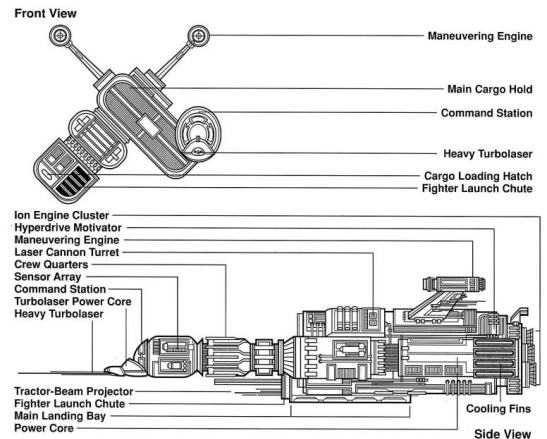

Weapons:

Heavy Turbolaser

Fire Arc: Forward

Crew: 3

Skill: Capital Ship Gunnery

Fire Control: 1D+1

Space Range: 1-8/15/30

Atmosphere Range: 100-300/1.2/2.5 kilometers

Damage: 5D

16 Laser Cannons

Fire Arc: 4 front, 4 back, 4 left, 4 right

Crew: 1

Scale: Starfighter

Skill: Starship Gunnery

Fire Control: 2D~2

Space Range: 1-3/7/10

Atmosphere Range: 50-100/250/400 meters

Damage: 4D

4 Tractor-beam Projectors

Fire Arc :1 front, 1 back, 1 right, 1 left

Crew: 2

Skill: Capital ship gunnery

Fire Control: 3D

Space Range: 1-3/12/20

Enforcer One was a modified Dreadnaught, and the Rig appeared to be a highly modified vessel, serving as a space station thousands of years after the Old Sith Wars.

Stats by FreddyB, Descriptive Text from WookieePedia.