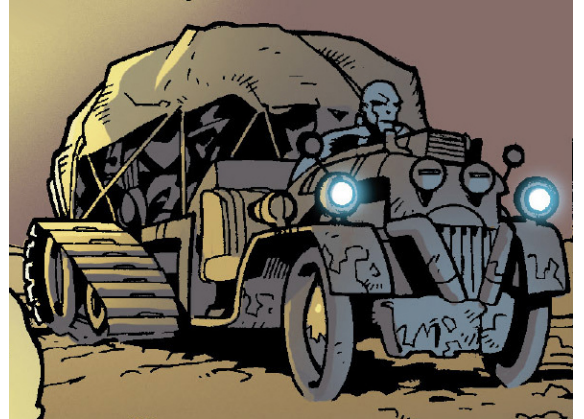

## Vehicles D6 / Land Crawler

Name: Land Crawler  
Type: Cargo platform  
Scale: Speeder  
Length: 6 meters  
Skill: Ground Vehicle operation: Land Crawler  
Crew: 1;  
Crew Skill: Varies widely  
Passengers: 2 (or 12 without cargo)  
Cargo Capacity: 15 metric tons  
Cover: Full  
Altitude Range: Ground  
Maneuverability: 0D+1  
Move: 20; 66 kmh  
Body Strength: 4D

Description: Land crawlers were vehicles well-equipped to handle the harsh terrain of Ambria. They had two front wheels and four rear wheels, the latter forming two caterpillar tracks. They had large cargo holds, often used by salvagers to carry discovered "treasures." The Sith Lord Darth Bane drove one such vehicle when he found Mikki's family, who were using a land crawler too, for salvaging. Bane murdered the family before driving his crawler to the home of the healer Caleb.