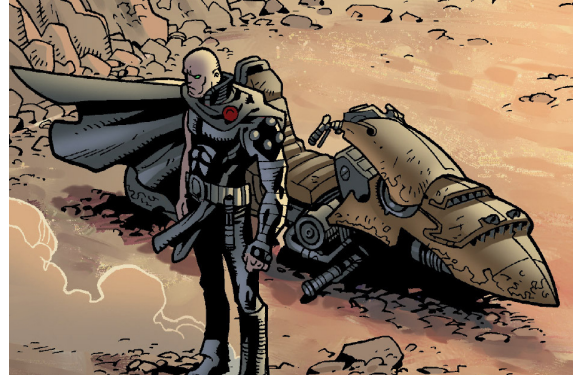

Vehicles D6 / Darth Banes Flier

Name: Darth Bane's Flier
Type: Speeder Bike
Scale: Speeder
Length: 2.3 meters
Skill: Repulsorlift operation: Speeder Bike
Crew: 1
Passengers: 1
Cargo Capacity: 35kg
Cover: 1/4
Altitude Range: Ground level-65m
Maneuverability: 2D
Move: 150; 450kmh
Body Strength: 4D+2

Weapons:

Description: The Sith Lord Darth Bane owned a flier that he used during the Ruusan campaign.

Stats by FreddyB, Descriptive Text from WookieePedia.

Image copyright LucasArts.

Any complaints, writs for copyright abuse, etc should be addressed to the Webmaster [FreddyB](#).