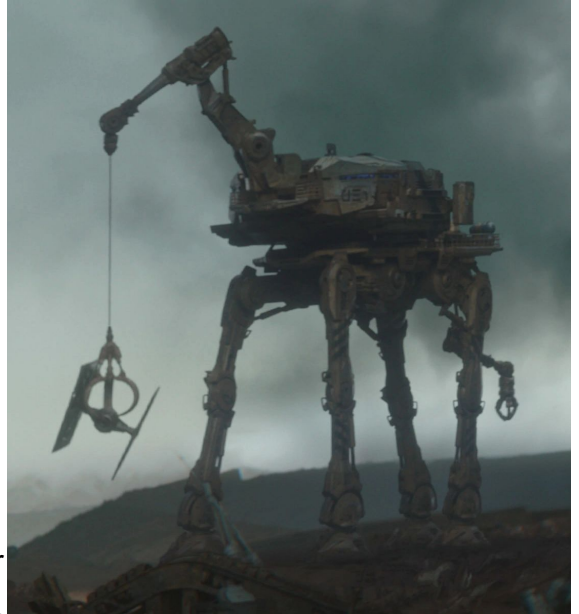

Vehicles D6 / Mobile Loading Gantry

Name: Mobile Loading Gantry
Scale: Walker
Skill: Walker Operation, Mobile Loading Gantry
Crew: 2, Skeleton:1/+10
Cover: Full
Maneuverability: 0D
Move: 21, 60 kmh
Body Strength: 4D
Cargo handling systems: Grasping Arm
Weapons:

Description: The mobile loading gantry was a model of walker that was used by the New Republic at the Karthon Chop Fields, which was under the jurisdiction of the New Republic Correctional Corps. Mobile loading gantries could be fitted with a claw and be used for scrapping, and were similar to another model that was used on Trask.