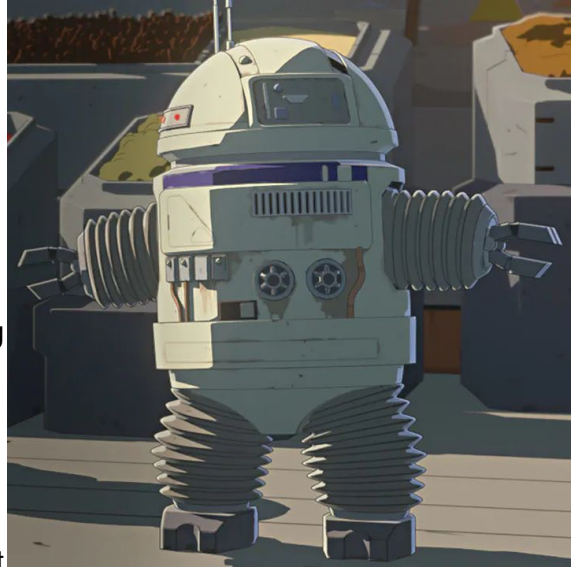

Droids D6 / LE-series Astromech droid

Name: LE-series droid
Class: Astromech droid

DEXTERITY 1D
KNOWLEDGE 1D
MECHANICAL 2D

Astrogation 4D, Space Transports 4D, Starfighter Piloting
3D

PERCEPTION 1D
STRENGTH 1D
TECHNICAL 2D

Computer Programming/Repair 4D, Space Transport
Repair 3D, Starfighter Repair 5D*

* Astromech droids, if acting in co-pilot capacity, may attempt starship repairs while in flight.

Equipped With:

- Bipedal Locomotion System
- Twin heavy grasper arm (lifting skill at 2D)
- 360 Degree Rotational Head
- Retractable fine work grasper arm
- Small electric arc welder (1D to 5D damage, 0.3 metre range)
- Small circular saw (4D damage, 0.3 metre range)
- Video display screen
- Holographic projector/recorder
- Fire extinguisher
- Acoustic signaller
- Some additional tools and equipment

Move: 6

Size: 1 metre

Description: LE-series droids were a line of astromech droids used in the galaxy. LE-12, a droid who resided on the Colossus, was an older model in the line. LE-series droids had two clamps, two springy legs, and a head capable of rotating 360 degrees.