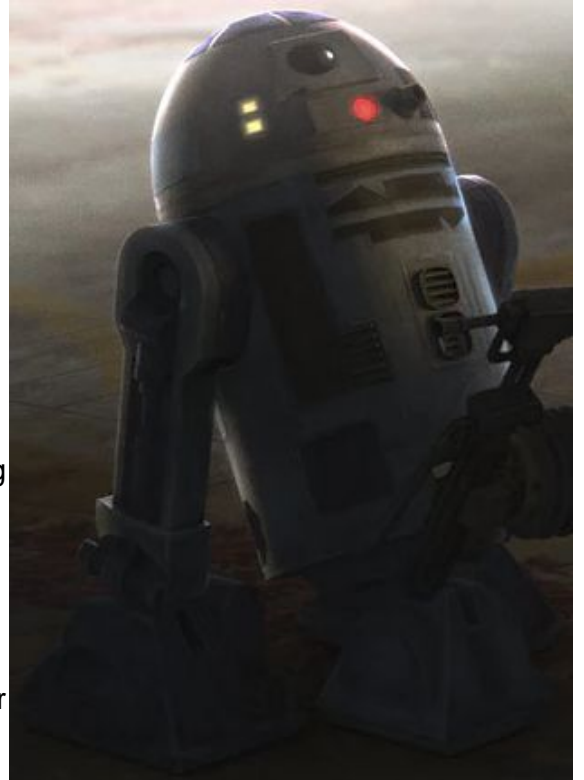

Characters D6 / 225 (R-series Astromech

Name: 225

Product line: R-series

Class: Astromech droid

Sensor color: Black

Plating color: Blue

DEXTERITY 1D

KNOWLEDGE 1D

Equipped With:

Three wheeled legs (one retractable)

Retractable heavy grasper arm (lifting skill at 2D)

Retractable fine work grasper arm

Extendable 0.3 metre long video sensor (360o rotation)

Small electric arc welder (1D to 5D damage, 0.3 metre range)

Small circular saw (4D damage, 0.3 metre range)

Video display screen

Holographic projector/recorder

Fire extinguisher

Acoustic signaller

Small (20cm. by 8 cm.) internal "cargo" area

Some additional tools and equipment

Move: 5

Size: 1 metre

Description: 225 was an R-series astromech droid owned by a Gran trader on Pantora. Along with fellow astromech droid DK-3 and the LE-series droid Clink, 225 was supervised by the protocol droid CG-67. 225 and its fellow droids assisted the clones of the Bad Batch in repairing their starship, the Havoc Marauder.