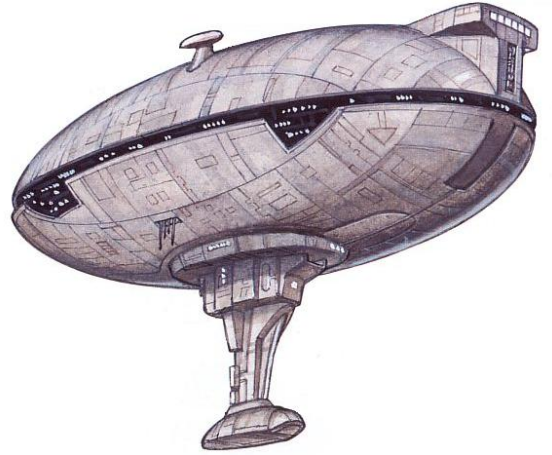

Vehicles D6 / Kaminoan Observation Ship

Name: Kaminoan Observation Ship
Scale: Starfighter
Length: 50 Meters long
Skill: Repulsorlift Operation, Observation Ship
Crew: 2
Passengers: 30 (scientists)
Cover: Full
Maneuverability:
Move: 30, 10 kmh
Altitude Range: Ground-400 Meters
Body Strength: 3D
Equipped With:
 Detachable Observation Gondola
 Mobile Laboratory Facilities
 Sensor Arrays

Description: The Observation Ship was a patrol vehicle utilized by the Kaminoans of Tipoca City on the planet Kamino, and operated as a mobile inspection lab within the Tipoca City Military Complex during the development of the clone troopers.

Characteristics

A large, oval-shaped craft, the Observation Ship was a floating patrol vehicle powered by a repulsorlift array located on a column extending from the bottom of its central body. From this hung a smaller observation gondola, which could be detached from the ship. The ship's main section contained a windowed bridge jutting from the fore, and an observation deck which ringed the craft with windows, allowing the onboard staff to gaze out at the cloning processes below.