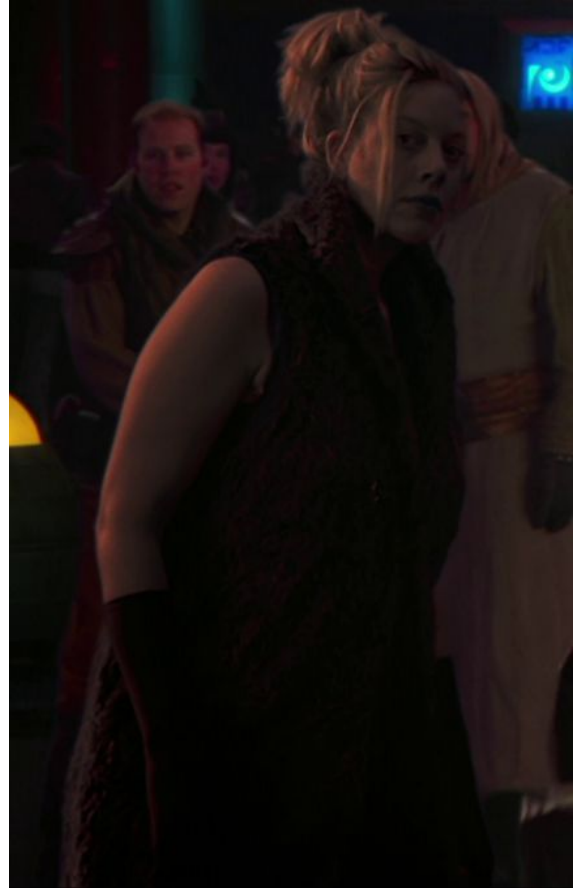

Characters D6 / Lillea Bringbit (Human)

Name: Lillea Bringbit
Homeworld: Coruscant
Species: Human
Gender: Female
Hair color: Blond

DEXTERITY: 2D

Blaster: 4D+1
Brawling Parry: 3D
Dodge: 4D

KNOWLEDGE: 2D

Bureaucracy: 4D
Business: 4D+2
Languages: 3D+2

Move: 10

Force Points: 1

Dark Side Points: 0

Character Points: 1

Equipment:

450 Credits

Expensive Clothing, Comlink

Description: Lillea Bringbit was a Human female from Coruscant. She was a regular patron of the

Outlander Club on Coruscant. She witnessed Jedi Anakin Skywalker's fall from bounty hunter Zam Wesell's speeder.

Stats by FreddyB, Descriptive Text from WookieePedia.

Image copyright LucasArts.

Any complaints, writs for copyright abuse, etc should be addressed to the Webmaster [FreddyB](#).