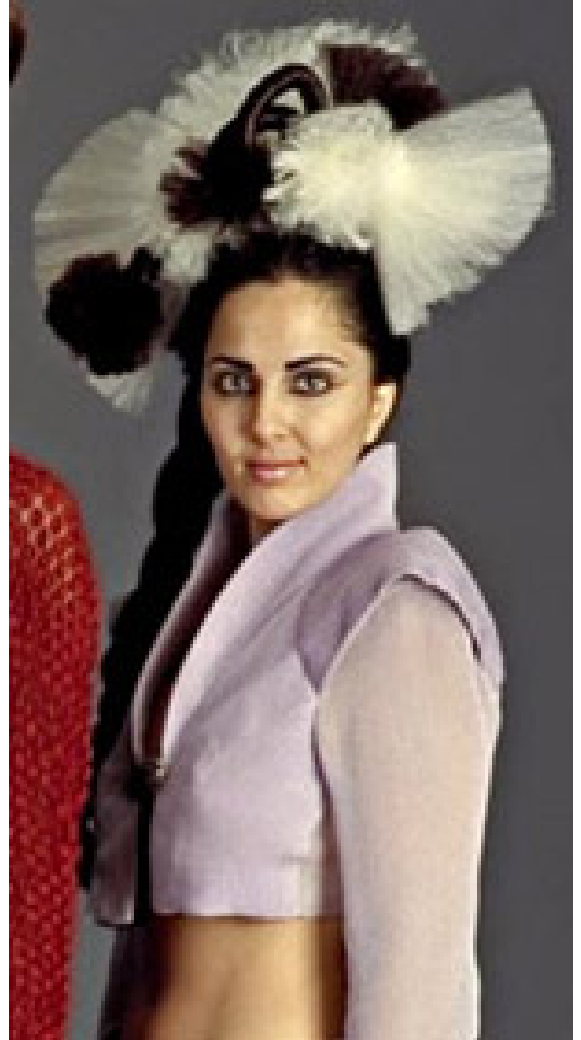

## Characters D6 / Kell Borean (Human M

Name: Kell Borean  
Homeworld: Coruscant  
Species: Human  
Gender: Female  
Hair color: Black  
Eye color: Brown

DEXTERITY: 2D

Blaster: 3D+2  
Brawling Parry: 3D  
Dodge: 4D

Expensive Clothing, Comlink

Description: Kell Borean was a Human female patron of the Outlander Club on Coruscant, who was

especially fond of the gaming tables. She was inside the Outlander Club when the Jedi Obi-Wan Kenobi and Anakin Skywalker were chasing Zam Wesell.