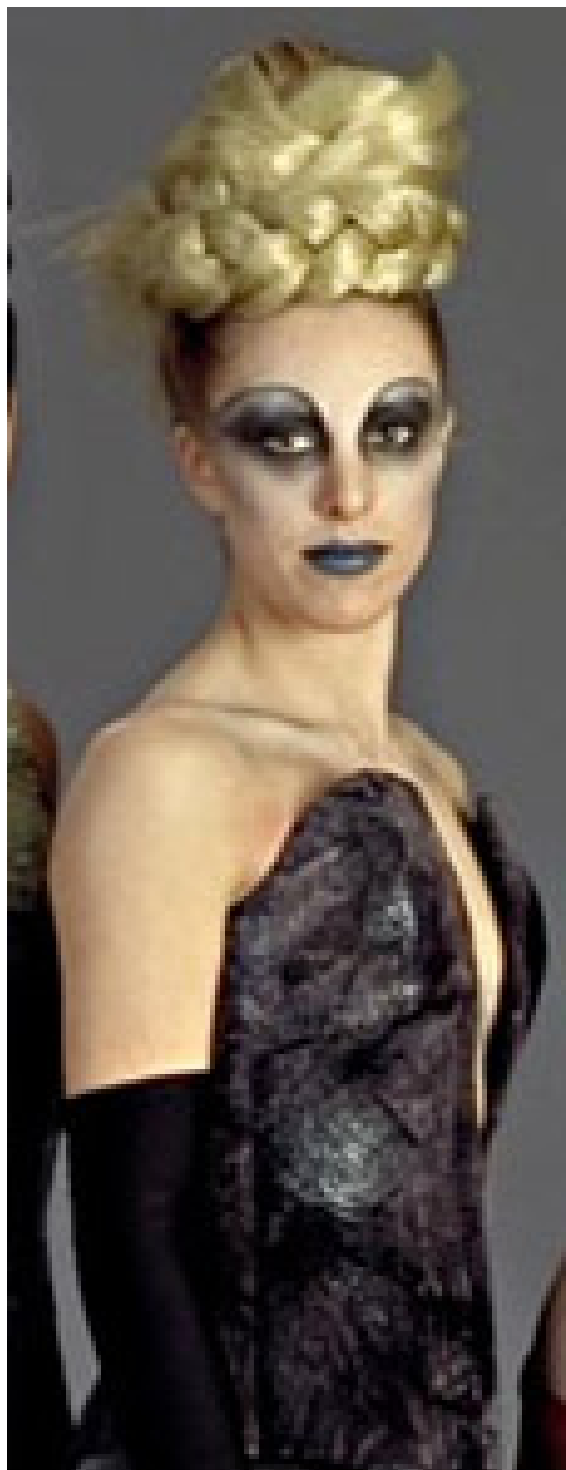

Characters D6 / Di Mantid (Human Clu

Name: Di Mantid
Homeworld: Coruscant
Species: Human
Gender: Female
Hair color: Blond

DEXTERITY: 2D

Blaster: 3D+1
Brawling Parry: 4D
Dodge: 4D

KNOWLEDGE: 2D

Bureaucracy: 3D
Business: 5D+2
Languages: 4D+2

Move: 10

Force Points: 1

Dark Side Points: 0

Character Points: 1

Equipment:

250 Credits

Expensive Clothing, Comlink

Description: Di Mantid was a female Human patron of the Outlander Club on Coruscant.

Mantid wore a blond wig and had a lot of makeup. Her eyes were heavily shone and she had green lips. She wore a dress made of Wroosha and gloves as long as her elbows.

Stats by FreddyB, Descriptive Text from WookieePedia.