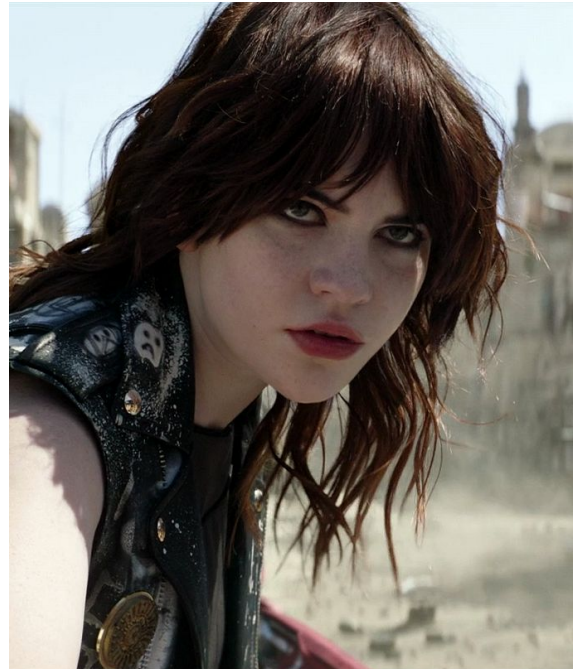

Characters D6 / Drash (Human Mod G

Name: Drash
Homeworld: Tatooine
Species: Human
Gender: Female
Hair color: Brown
Eye color: Blue
Skin color: Pale
Cybernetics: Left arm
Move: 10

Dexterity: 2D+2

Blaster 6D

Brawling Parry: 4D+2

Dodge 5D+2

Projectile Weapons: 5D

Vehicle Blaster 4D

Knowledge: 2D

Streetwise: 5D+1

Survival: 3D+1

Tactics: 3D+2

Willpower: 4D+2

Perception: 2D+1

Command; Mods: 5D

Search: 5D+1

Strength: 2D+2

Brawling 5D+1

Mechanical: 3D+1

Repulsorlift Operation 6D

Technical: 2D

First Aid; Cybernetic Maintenance: 4D+2

Repulsorlift Repair 4D+1

FORCE SENSITIVE : N

FORCE POINTS 3

DARK SIDE POINTS 0

CHARACTER POINTS 5