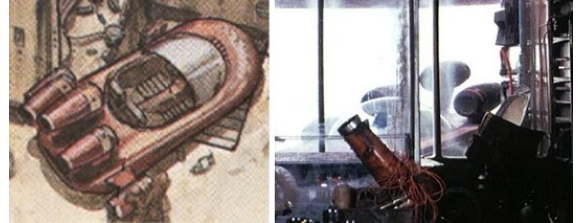

## Vehicles D6 / Fixers Landspeeder (Mo

Name: Fixer's landspeeder  
Craft: Modified SoroSuub X-34 Landspeeder  
Type: Landspeeder  
Scale: Speeder  
Length: 3.4 meters  
Skill: Repulsorlift operation: landspeeder  
Crew: 1  
Passengers: 1  
Cargo Capacity: 10 kilograms  
Cover: 1/2  
Altitude Range: Ground level-2 meters  
Maneuverability: 2D  
Move: 145; 435 kmh  
Body Strength: 2D

Description: Fixer's landspeeder was a Landspeeder used by Laze "Fixer" Loneozner on Tatooine. It started life as a standard X-34 landspeeder with three engines, however Fixer mounted two additional salvaged X-34 engines to either side of the 'speeder's rear deck. This had the effect of increasing the vehicle's top speed, at a cost of fuel consumption.

The speeder could often be seen parked outside Tosche Station in Anchorhead. It was there in 0 BBY when Biggs Darklighter visited Luke Skywalker and other friends shortly before the Battle of Yavin.

---