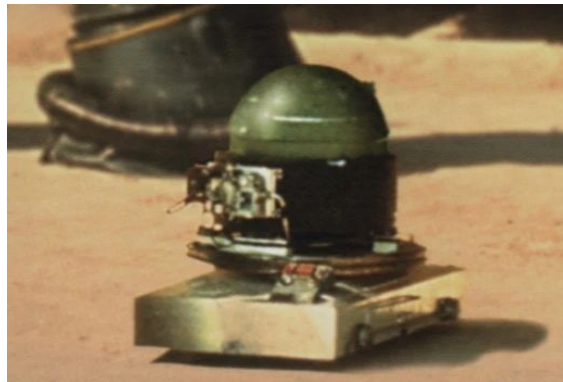

Droids D6 / Lerrimore Droids KPR Serv

Type: Lerrimore Droids KPR Servant Droid

Dexterity: 1D

Knowledge: 1D

Mechanical: 1D

Perception: 1D

Search 5D

Strength: 2D

Technical: 1D

Security: 3D, Machinery Repair: 3D

Equipped with:

Tracked Motivation System.

360 Degree Visual Awareness System Human Range.

Human Range Auditory Receiver.

Droid-Speak Vocabulator.

Area Floodlighting System.

Short Range Commlink with 50km range.

Move: 6

Size: 0.4 meters tall

Cost: 650 (used)

Description: The KPR servant droid was a fairly simple maintenance droid built by Lerrimore Droids. They were very common on Outer Rim planets like Tatooine.

It was recognizable by its colored (white or green) dome at the top of its wheeled body. KPR units were used as security droids for they could sound alarms, run diagnostics and handle security lighting and fences on remote installations.

Owen Lars had a KPR unit at his Moisture farm. A couple of KPRs were aboard the sandcrawler which captured C-3PO and R2-D2.