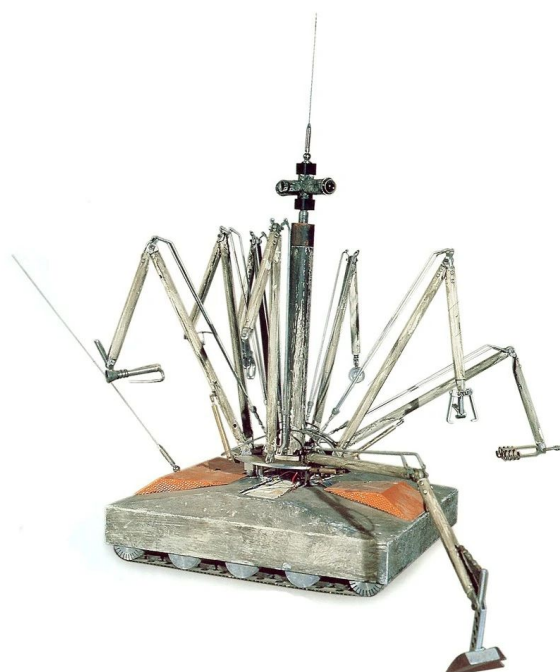

Characters D6 / WED-15 Septoid 2 (W

Name: WED-15 Septoid 2
Homeworld: Tatooine
Manufacturer: Cybot Galactica
Product line: WED Treadwell repair droid
Model: WED-15 Septoid Treadwell
Class: Repair droid

TECHNICAL 2D

Capital Ship Repair 4D+1, Capital Ship Weapon Repair 4D+1, Computer programming/repair 4D+2, Ground Vehicle Repair 5D, Machinery Repair 7D, Repulsorlift Repair 6D, Space Transports Repair 4D+1, Starfighter Repair 5D+1

Equipped With:

- Video sensor
- Dual-tread locomotion
- Fine manipulator arms (+1D to repair skills)
- Extensible video microbinoculars (+2D to search for microscale work)
- Various tools
- Cybot acoustic signaler (droid languages)

Move: 8

Size: 1.6 meters

Description: WED-15 "Septoid 2" was a treadwell droid on Tatooine. He belonged to Fixer, who used him at his job at Tosche Station. Luke Skywalker was envious of the droid, due to his own treadwell, WED-15-77's limited capabilities.