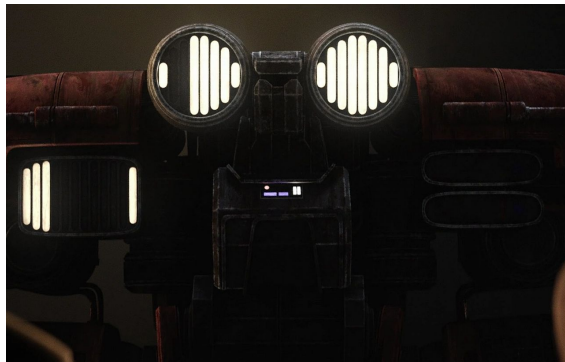

Characters D6 / Two-ton (Load Lifting)

Name: Two-ton
Sensor color: White
Plating color: Red and rusty white

Dexterity: 1D
Knowledge: 1D
Mechanical: 1D
Perception: 2D
 Search 4D
Strength: 5D
 Lifting 7D
Technical: 1D

Equipped with:

- Humanoid Body (two arms, two legs)
- Visual and Auditory sensors - human range
- Basic Vocabulator
- Cargo Scoops

Move: 7
Size: 2.5 meters tall

Description: Two-ton was a droid who kept company to Dagonet's son while he was kidnapped by villagers.