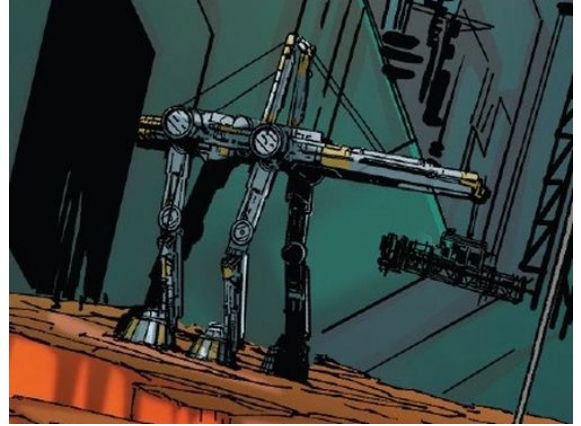

Vehicles D6 / OI-CT

Name: OI-CT

Type: Assault walker

Scale: Walker

Length: 45 Meters long, 38 Meters Tall

Skill: Walker operation: AT-AT

Crew: 2

Crew Skill: walker operation 5D

Passengers: 1 (supervisor)

Cargo Lift Capacity: 8000 Tons

Cover: Full

Cost: Not available for sale

Move: 21; 60 kmh

Body Strength: 5D

Weapons:

Background: The OI-CT was a model of crane walker used by the Galactic Empire. They notably saw use on Corellia as early as 13 BBY, and on Mustafar during the construction of Fortress Vader by 12 BBY.