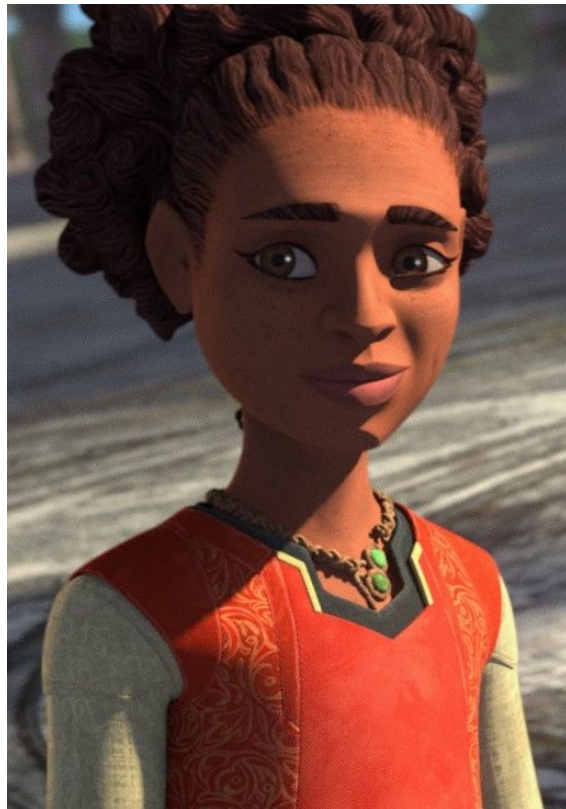

Characters D6 / Lyana Hazard (Human)

Name: Lyana Hazard
Species: Human
Gender: Female
Hair color: Dark brown
Eye color: Brown
Skin color: Brown
Move: 10

DEXTERITY: 2D

Brawling Parry: 3D

Dodge: 3D+2

Running: 4D

FORCE SENSITIVE - N

FORCE POINTS - 1

DARK SIDE POINTS - 0

CHARACTER POINTS - 2

Description: Lyana Hazard was a human who resided in the remote island on Pabu along with her father,

Shep Hazard.

Personality and traits