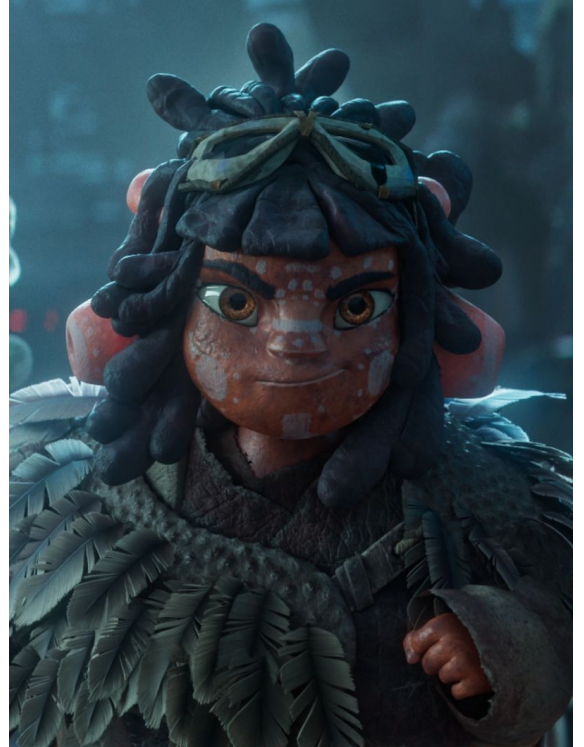

Characters D6 / Tichina (Near Human

Name: Tichina
Gender: Female
Hair color: Brown
Eye color: Brown
Skin color: Orange
Move: 10

DEXTERITY: 2D+2

Brawling Parry: 4D

Dodge: 4D+2

Running: 5D+1

PERCEPTION: 2D

Search: 3D

Sneak: 4D

KNOWLEDGE: 2D

Languages: 2D+1

Scholar, Rituals: 3D

STRENGTH: 1D+2

Brawling: 3D+1

Climbing/Jumping: 5D+2

MECHANICAL: 2D

Water Craft Piloting: 2D+2

TECHNICAL: 2D

Art: 5D+1

First Aid: 2D+1

SPECIAL ABILITIES

Force Skills:

Control: 2D

Sense: 2D+1

Alter: 2D

Force Powers: Concentration, Enhance Attribute, Telekinesis,

EQUIPMENT

Rugged Clothing