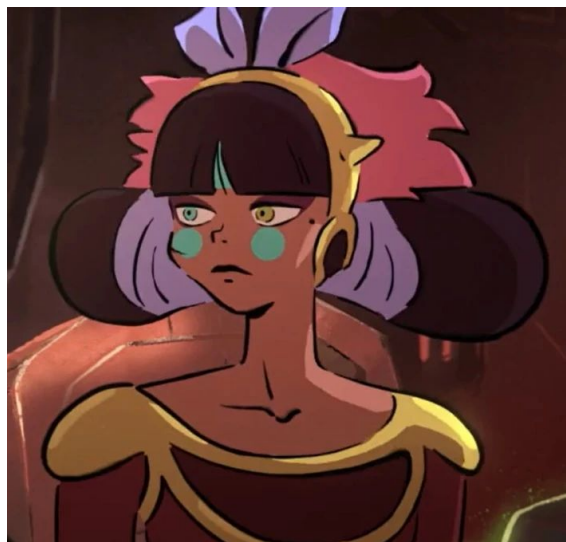

Characters D6 / Hétis (Near-Human W

Name: Hétis
Species: Near-human
Gender: Female
Hair color: Black
Eye color: Blue (right), Gold (left)
Skin color: Tan

DEXTERITY: 3D

Blaster: 4D+2
Brawling Parry: 5D
Dodge: 5D

Repulsorlift Operation 3D

TECHNICAL: 2D

Demolitions: 4D
First Aid: 3D+2
Security: 4D

Move: 10

Force Sensitive: N

Force Points: 2

Dark Side Points: 0

Character Points: 4

Equipment:

150 Credits

Waitress Uniform, Comlink, Concealed Blaster Pistol (4D)

Description: Hétis was a waitress and Rebel agent at Loie's Follies.

Stats by FreddyB, Descriptive Text from WookieePedia.

Image copyright LucasArts.