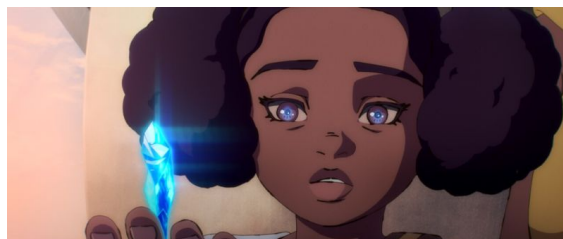

Characters D6 / Livy (Human Child Mir

Name: Livy
Species: Human
Gender: Female
Hair color: Brown
Eye color: Brown
Skin color: Dark
Move: 10

DEXTERITY: 2D

Brawling Parry: 3D+1

Dodge: 4D

PERCEPTION: 3D

Hide: 4D

DARK SIDE POINTS 0

CHARACTER POINTS 2

Description: Livy was a human female who was trapped in a pit. She was the daughter of Eureka.

Stats by FreddyB, Descriptive Text from WookieePedia.

Image copyright LucasArts.