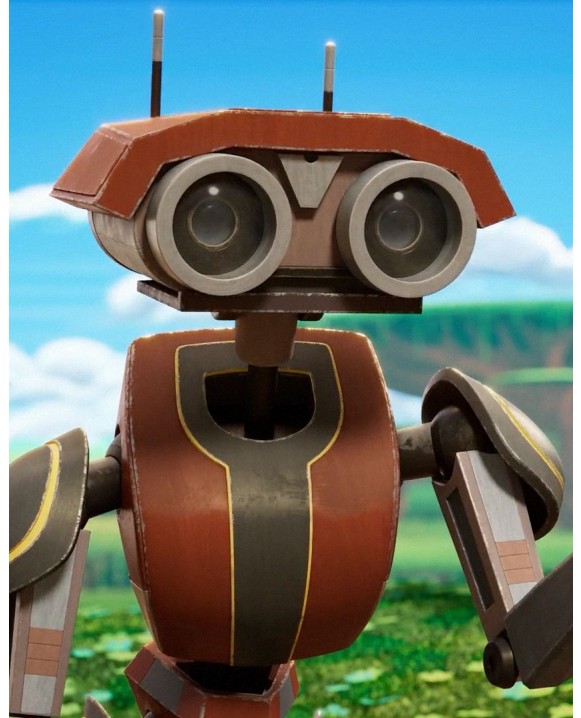

## Characters D6 / EB-3 (Droid Pirate)

Name: EB-3

Manufacturer: Cybot Galactica

Sensor color: Black

Plating color: Black, brown, and yellow

Dexterity: 2D

Brawling Parry 3D, Dodge 4D

Knowledge: 2D

Mechanical: 2D

Perception: 3D

Search 5D

Strength: 2D

Brawling 4D, Lifting 5D

Technical: 1D

Equipped with:

Humanoid Body (two arms, 2 legs)

Two visual and two auditory sensors - human range

Vocabulator speech / sound system

Move: 10

Description: EB-3 was a droid in Taborr's gang.

---

Stats by FreddyB, Descriptive Text from WookieePedia.

Image copyright LucasArts.