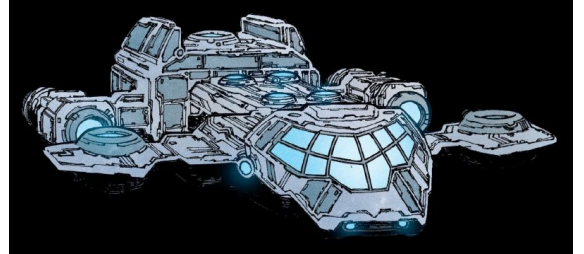

## Starships D6 / Padawan Academic Cru

Name: Padawan Academic Cruiser  
Scale: Starfighter  
Length: 30m  
Skill: Space Transports - Scout Craft  
Crew: 18; Skeleton 4/+10  
Crew Skill: varies  
Passengers: 20  
Consumables: 6 Months  
Cargo Capacity: 40 Tonnes  
Hyperdrive Multiplier: X2  
Hyperdrive Backup: NA  
Nav Computer: Yes  
Space: 5  
Atmosphere: 560;920kmh  
Maneuverability: 2D  
Hull: 4D  
Shields: 2D  
Sensors:  
    Passive: 15/0D  
    Scan: 35/1D  
    Search: 45/2D  
    Focus: 2/3D  
Weapons:

Description: The Padawan Academic Cruiser was a model of cruiser that was used by the Jedi Order during the High Republic Era to train Jedi Padawans.

### ***Characteristics***

The Cruiser had a large bridge that was the focus of the ship's activity.

### ***Role***

The Academic Cruiser served as a mobile classroom and transport for Jedi. It allowed Padawans to learn while traveling the Galaxy.