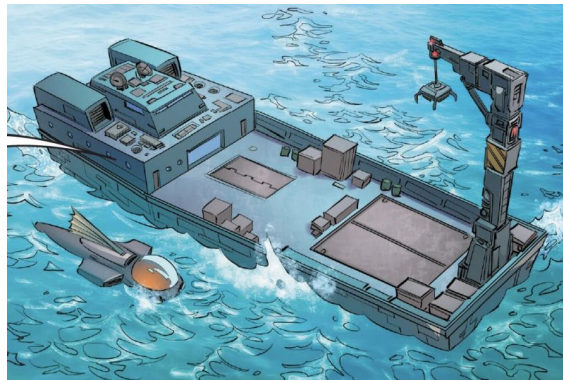

Vehicles D6 / Queen Xiri

Name: Queen Xiri
Scale: Starfighter
Skill: Aquatic Vehicle Operation; Queen Xiri
Crew: 4
Passengers: 4 in cabins; 40 (or more) on deck
Cargo: 40 Tonnes
Water Speed: 15;45kmh
Maneuverability: 0D
Hull: 3D
Complement:
 Submersible
 Cargo Crane

Description: The Queen Xiri was a fishing boat on the planet Eiram captured by Okoro during the High Republic Era. In the time after the Destruction of Starlight Beacon, its crew brought on Jedi Padawan Bell Zettifar during his search for his friend and fellow Padawan Burryaga Agaburry. It shared its name with Xiri A'lbaran, a Princess of Eiram's sister planet E'ronoh that lived over a century earlier, married into Eiram's royal family, and was destined to become Eiram's Queen.