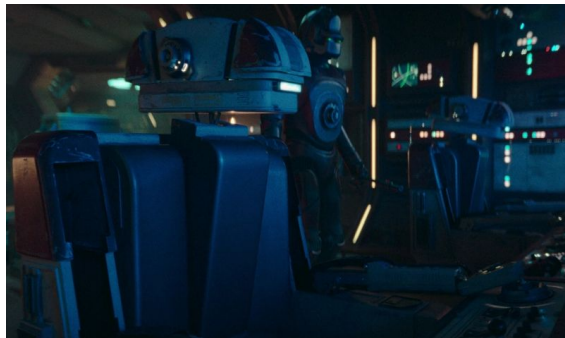

## Droids D6 / High Republic Pilot Droid

Name: High Republic Pilot Droid  
Model: Pilot droid  
Sensor color: Blue  
Plating color: Red and white  
Affiliation: Galactic Republic

DEXTERITY 1D

KNOWLEDGE 1D

MECHANICAL 3D

Astrogation 4D

Capital ship piloting 4D

Communications: 3D+2

Space Transports 5D

Starfighter Piloting 4D

Repulsorlift Operations 4D

Sensors 4D

PERCEPTION 2D

Search 3D

STRENGTH 1D

TECHNICAL 1D

Capital Ship Repair 3D, Space Transports Repair 3D

Equipped With:

- Human-range visual sensors
- Humanoid Body (with 2 arms, 2 Legs, head)
- Vocabulator

Move: 4

Description: A model of pilot droid was utilized during the High Republic Era. The pilot droids had long and narrow heads as well as a pair of arms; when inactive, the droids retracted into seats. Two such droids piloted a prison transport carrying a number of prisoners, including the meknek Osha Aniseya, to Coruscant. When the other prisoners planned to escape, a cyborg convict remotely deactivated the pilot droids, causing the prison transport to fall out of hyperspace near Carlac.