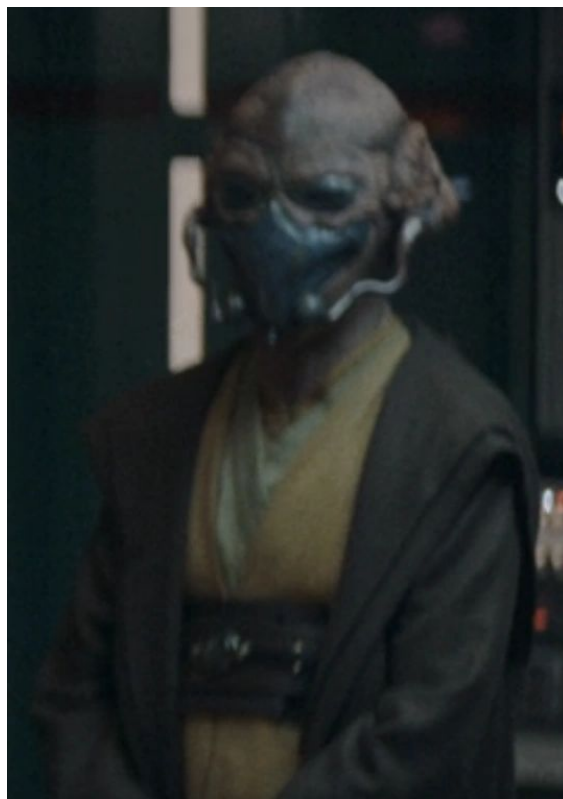

Characters D6 / Ithia Paan (Kel dor Jedi)

Name: Ithia Paan
Biographical information
Died: 132 BBY, Khofar
Species: Kel Dor
Gender: Female
Skin color: Brown
Affiliation(s): Jedi Order
Move: 10

DEXTERITY: 3D

Brawling Parry: 4D

Dodge: 4D+2

Lightsaber: 5D+2

PERCEPTION: 2D+2

Bargain: 3D+1

Investigation: 4D

Persuasion: 3D+2

Search: 4D+1

Sneak: 4D+2

!KNOWLEDGE: 2D+1

Alien Species 3D

Cultures: 3D+1

Languages: 3D+1

Scholar (Jedi Lore): 4D+1

Planetary Systems: 3D

Streetwise: 3D

Survival: 3D+2

STRENGTH: 2D

Brawling: 4D+1

Climbing/Jumping: 4D+2

MECHANICAL: 2D

Repulsorlift Operation: 3D+2

TECHNICAL: 2D

First Aid: 4D+1

Lightsaber Repair: 4D