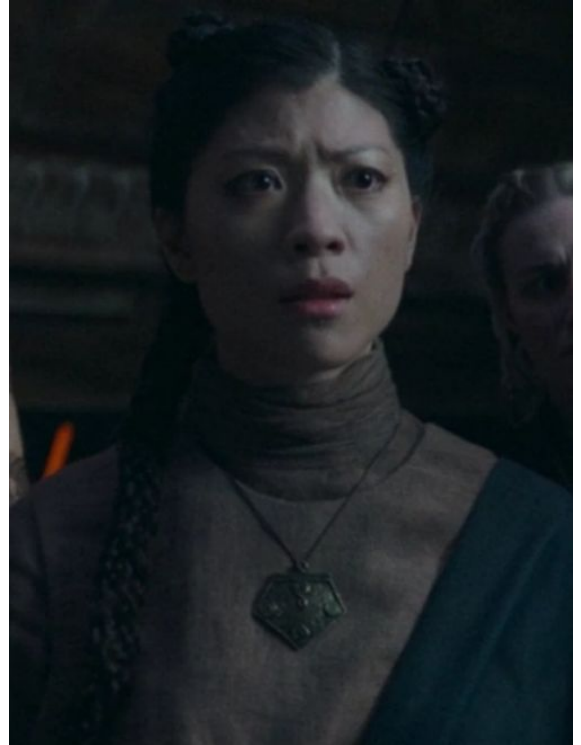

Characters D6 / Rane (Human Witch)

Name: Rane
Died: 148 BBY, Brendok
Species: Human
Gender: Female
Hair color: Brown
Eye color: Brown
Skin color: Light
Affiliation(s): Brendok coven

Dexterity: 2D

Brawling Parry: 4D
Dodge: 3D+2
Melee Combat: 4D
Melee Parry: 4D+1

Knowledge: 2D

Languages: 4D+1
Scholar; Witch Lore: 5D+2
Survival: 4D+1

Perception: 4D

Bargain: 5D+2
Persuasion: 6D+1
Search: 7D+1
Sneak: 5D+2

Strength: 2D

Brawling: 2D+2
Climbing/Jumping: 3D

Mechanical: 2D

Beast Riding: 3D+2

Technical: 3D

First Aid: 5D+2

Move: 10

Force Sensitive: Yes

Force Points: 3

Dark Side Points: 2

Character Points: 6