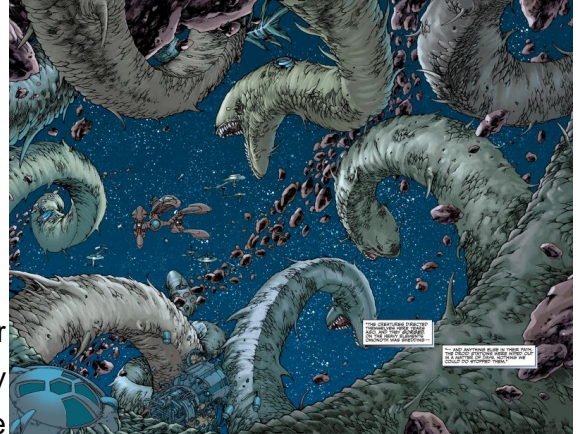

Planets D6 / Omonoth

Name: Omonoth
Region(s): Inner Rim
System: Omonoth system
Grid square: M-8
Class: White dwarf

Description: Omonoth was an Inner Rim white dwarf type star in the Omonoth system, ringed with asteroids mined by Adascorp during the Mandalorian Wars. The ring became infested with exogorths, which devoured the droid mining stations. The star was in a region contested by the Mandalorians and Republic.