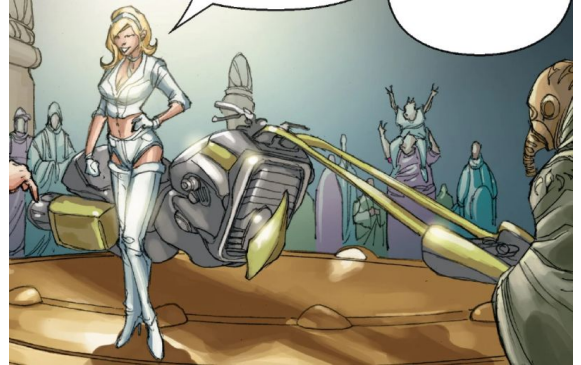

Vehicles D6 / Goethar Special

Name: Goethar Special
Type: Swoop Bike
Scale: Speeder
Length: 2.87 meters
Skill: Swoop Operation: Goethar Special
Crew: 1
Passengers: 0
Cargo Capacity: 5kg
Cover: 1/4
Altitude Range: Ground level-60m
Manoeuvrability: 3D
Move: 180; 500kmh
Body Strength: 3D

Weapons:

Blaster Cannon

Fire Arc: Front

Skill: Vehicle Blasters

Fire Control: 2D

Range: 2-25/50/125

Damage: 4D

Description: Goethar Special was a unique swoop bike, a replica of the bike of the legendary swoop champion Goethar Kleej, painted in his signature colors. In 3963 BBY the bike was set to be a prize for the winner of the Tandem Open, set on Jervo's World. Rohlan Dyre eventually won the Tandem Finals, and the bike became his, though he didn't know what to do with it and eventually let Zayne Carrick borrow it. Zayne took it to Coruscant with him.