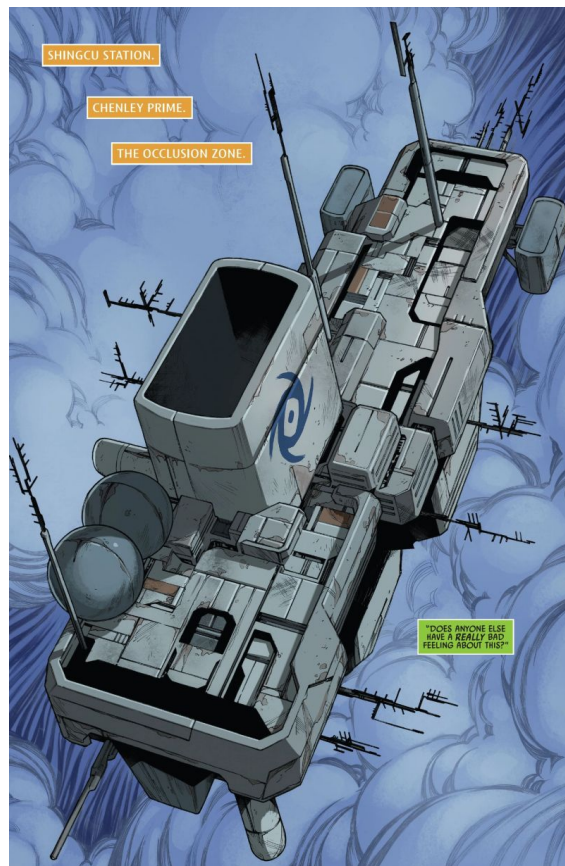

Starships D6 / Tragor/Shingcu Station

Name: Tragor/Shingcu Station
Type: Space station
Region: Outer Rim Territories, Occlusion Zone
Planet: Chenley Prime
Affiliation: Nihil
Owner(s): Boolan
Crewmembers: Reek
Scale: Capital
Crew: Less than a Dozen
Passengers: Hundreds of Experimental Patients
Cargo Capacity: Thousands of tonnes
Consumables: 2 Years
Hull: 4D
Shields: 1D
Sensors:
 Passive: 50/0D
 Scan: 150/1D
 Search: 400/3D
 Focus: 5/4D

Description: Tragor Station, also known as Shingcu Station, was a space station within the atmosphere of the gas giant Chenley Prime that served as a base of operations for Baron Boolan, the Minister of Advancement of the Nihil marauders. Aboard the station, Boolan and his assistant, Reek, performed experiments on Nameless as well as kidnapped Force-sensitive children whom the baron wanted to turn into his Children of the Storm. The station shared its name with Tragor, Boolan's late father.