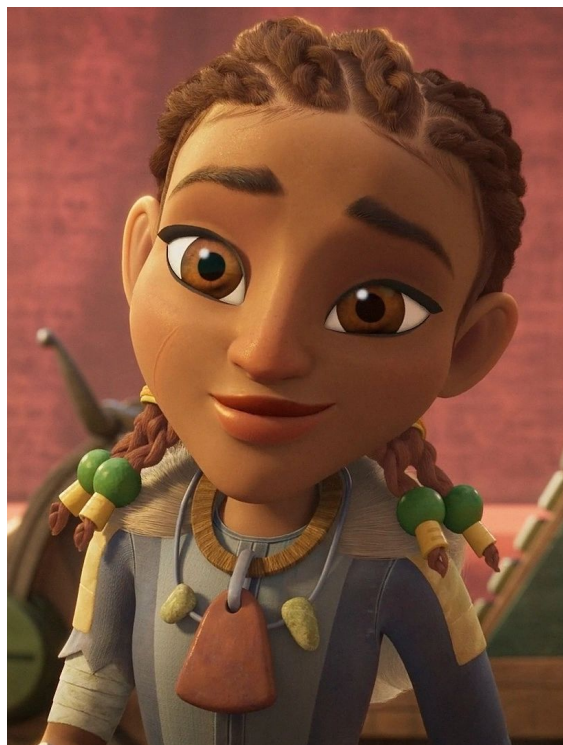

Characters D6 / Somna (Human Rustler)

Name: Somna

Homeworld: An astronomical object

Species: Human

Hair color: Brown

Eye color: Brown

Skin color: Dark

Move: 10

Dark Side Points: 0

Character Points: 3

Description: Somna was a human rustler who lived on an unnamed desert during the High Republic Era. Somna was the descendant of former townsfolk who left the desert city several generations ago, and their ancestors had promised to take over the Nerf swarm from the town. However, this promise was not fulfilled until Somna's time, forcing them and their two companions to live a hard life. Somna and their companions stole the nerf swarm, believing that the town's ruler, Brooks, would not be willing to negotiate with them. However, when the Jedi Bell Zettifar and Kai Brightstar confronted Somna, they discovered that there was a misunderstanding between them and the townsfolk. Somna and Brooks changed their attitudes towards each other, and Brooks acknowledged that they had rightful ownership of Nerf.