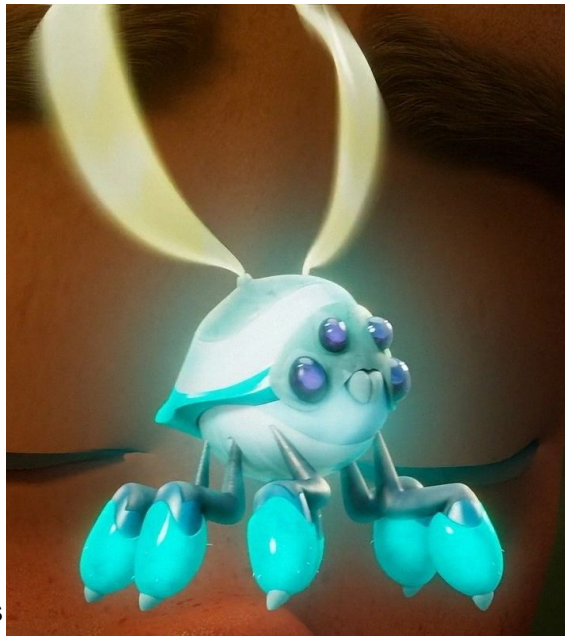

Creatures D6 / Lightle Bug (Glowing In

Name: Lightle Bug
Classification: Insect
Skin color: Blue, Pink, Yellow
Eye color: Dark purple
Distinctions: Emitted various colored lights
Homeworld: Tenoo

Dexterity: 2D
Perception: 2D
Strength: 1D

Special Abilities

Glowing: Lightle bugs emit a soft glowing light, which is enough to see by, leading to them occasionally being used as organic lighting systems.

Move: 4

Description: Lightle bugs were a species of bright fluttering insects found on Tenoo. It emitted lights in various colors, including pink, yellow, and blue, which coincided with its outer appearances. Aside from their colorful lights, the lightle bugs had four dark purple pupilless eyes, six legs, a small mandible, and a pair of wings.

During the High Republic Era, Jedi Initiate Kai Brightstar encountered a lightle bug as he was meditating with Padawan Bell Zettifar on the planet Tenoo. In the same year, the Jedi initiate Lys Solay led a group of younger initiates to the forest of Tenoo to see the lightle bugs before nightfall. They arrived later than initially planned after a wild chase with a Sharptailed Fellwing, though the group was still able to see the beautiful bright fluttering insects. Brightstar later encountered another lightle bug while on an adventure along with Marlaa Jinara and Maz Kanata in the forest of Tenoo.