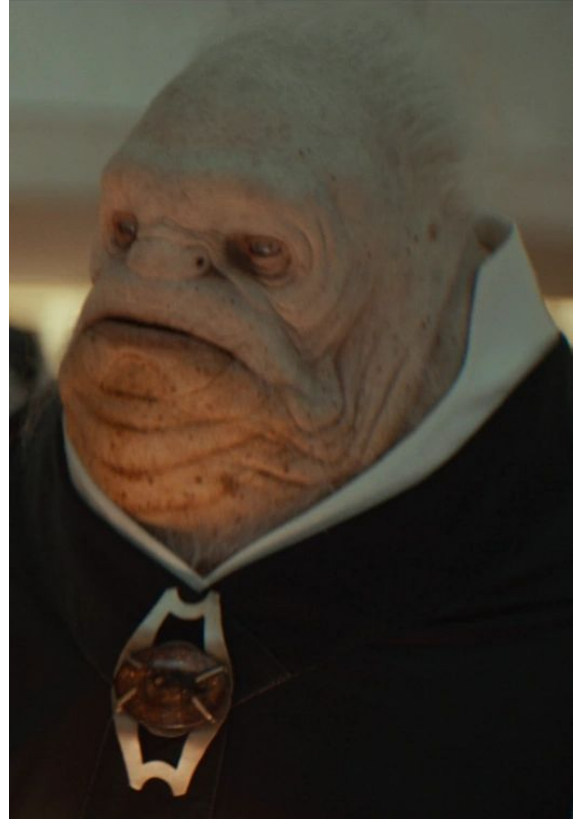

Characters D6 / Strang (Alien Antiques)

Name: Strang
Species: Strang's species
Hair color: White
Eye color: Gray
Skin color: White
Move: 10

DEXTERITY 2D

Dodge 4D

KNOWLEDGE 3D

Bureaucracy 5D+1

Business 5D+2

Cultures 6D

Computer Programming/Repair 3D+2

Security 4D

EQUIPMENT

CREDITS - 500

Expensive Clothes, Comlink

FORCE SENSITIVE - N
FORCE POINTS 1
DARK SIDE POINTS 0
CHARACTER POINTS 2

Description: Strang was an alien antiques dealer who attended a Senate Investiture week party hosted by the antiques collector Davo Sculdun on the planet Coruscant in 3 BBY. Strang tried to guess the age of fellow dealer Luthen Rael's ring at the event before joining a tour of Sculdun's gallery of antiquities. During the tour, Sculdun showed Strang and the others a number of artifacts, including the Lost Tairn and the Tinian Codex, and a tense debate occurred between Senator Mon Mothma and Director Orson Krennic.

Biography

Ring analysis

Strang was an alien antiques dealer who attended an Investiture Party hosted by the antiques collector Davo Sculdun in Sculdun Tower on the planet Coruscant during Senate Investiture week in 3 BBY. At the party, Strang examined a ring worn by fellow antiques dealer Luthen Rael—secretly a member of the rebel Axis network—and guessed that it was pre-Carvian from the third millennium, but Rael dismissed this as a good guess.

Strang then acknowledged that the stone was Carvian, but reasserted that the ring was older. Rael then revealed that it was thought to date to the Lost Empire, shocking the antiques dealer Cleave, who was surprised Rael wore out such an ancient piece. Rael then told the other dealers that he had brought it in the hope that one of them might make an offer to purchase it, earning a laugh when he called them all thieves.