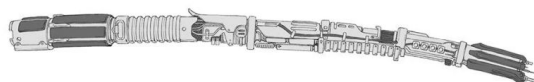

## Weapons D6 / Scabbard Auxiliary Light

Name: Scabbard Auxiliary Lightsaber

Type: Melee Weapon

Scale: Character

Skill: Lightsaber

Cost: Unavailable for sale

Availability: 4, X

Difficulty: Moderate (+2D to quickdraw Lightsaber as blade is already on)

Damage: 5D (Hidden secondary lightsaber (5D))

Description: The scabbard auxiliary was a lightsaber auxiliary used by the former Sith known as "the Ronin" that allowed his lightsaber, which for a while was broken and could not be turned off, to be sheathed in a scabbard. Additionally, the auxiliary functioned as a hilt from which a secondary, hidden lightsaber could be ignited, fashioned this way to trick his opponents.